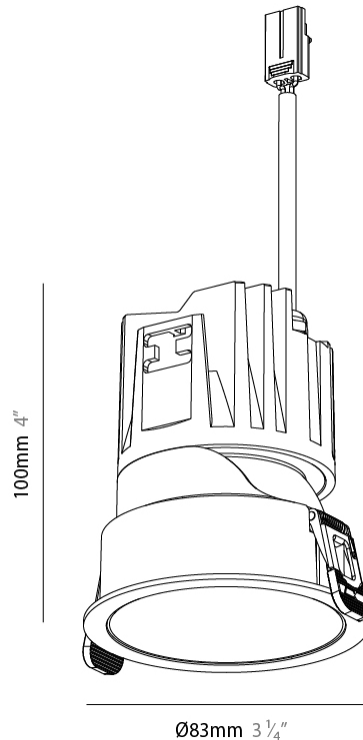

GENERAL

Series: Bioniq Evo
Partner: Prolicht
Division: Architectural
Installation: Recessed
Product Type: Downlight
Mounting Location: Ceiling
Light Distribution: Adjustable / Direct

PHYSICAL

Aperture Sizes - Downlights: 3"
Shape: Round
Diameter (mm): 83
Diameter (in): 3 1/4
Height (mm): 100
Depth (mm): 105
Height (in): 4
Depth (in): 4 1/8
Ceiling Thickness (mm): 2 - 20
Ceiling Thickness (in): 1/16 - 13/16
Weight (kg): 0.3
Fixture Finish: [SSR / BKV / CWI / CRY / HAB / UFT / ITA / RUA / FTG / MYG / LOD / PUS / FRO / FUP / KIA / POP / BLS / SPG / MEY / GOH / CHC / COM / ABZ / JAG / OBR / MOS / ROR](#)
Fixture Material: Extruded Aluminum
Cut-out Measurements: Ø. 75mm/2 15/16"

ELECTRICAL

Lamp Type: LED (Zhaga Standard)
Input Wattage (W): 12.8
Total Output Wattage (W): 11.8
Dimming: Non-dimming / DALI Dimming / MATTER Dimming
Driver Included: No
Driver Location: Remote
Driver Type: Constant Current - Universal
Driver Class: Class 2
Constant Current (MA): 350mA
Upon Request: 0-10V Dimming / Phase Dimming

LED

Color Temperature (°K): [2400 / 2700 / 3000 / 3500 / 4000](#)
Max. Delivered Lumen (lm): Max 1502
Nominal Lumen (lm): 2006
CRI: >90 CRI
Efficiency (%): 81.9%
Lamp Life (hrs): 50000

OPTICAL

Beam Angle: [24 / 32 / 42](#)
Adjustability: Rotational 350° / Tilt 30°

RATINGS AND CERTIFICATIONS

Certified By: Certified for North American Standards
IP rating: IP65
Glare Rating: ≤ 10