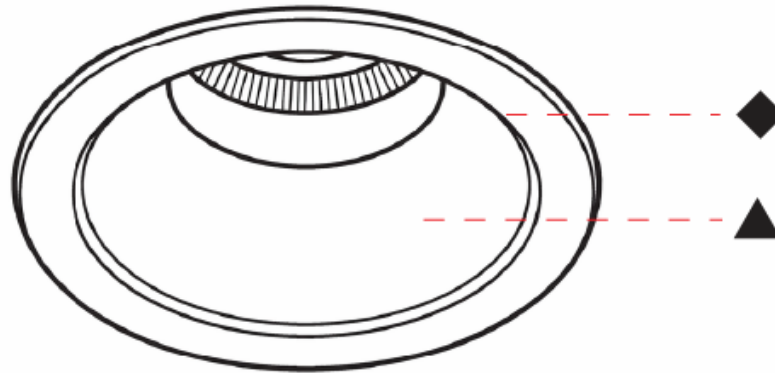

A350197-

PROJECT

TYPE

SPECIFIER

QUANTITY

DATE