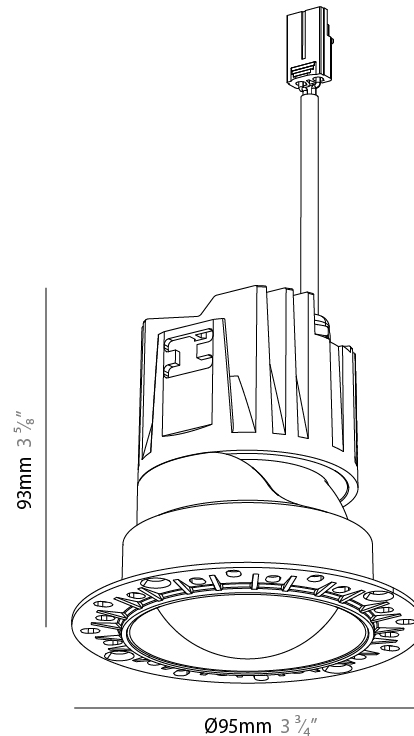

GENERAL

Series: Bioniq Evo
Partner: Prolicht
Division: Architectural
Installation: Trimless
Product Type: Downlight
Mounting Location: Ceiling
Light Distribution: Adjustable / Direct

PHYSICAL

Aperture Sizes - Downlights: 3"
Shape: Round
Diameter (mm): 95
Diameter (in): 3 3/4
Height (mm): 93
Depth (mm): 105
Height (in): 3 5/8
Depth (in): 4 1/8
Ceiling Thickness (mm): 10 - 50
Ceiling Thickness (in): 3/8 - 1 15/16
Weight (kg): 0.3
Fixture Finish: [BLK](#) / [WHI](#) / [ARB](#) / [CHR](#)
Fixture Material: Extruded Aluminum
Cut-out Measurements: Ø 75mm/2 15/16"

ELECTRICAL

Lamp Type: LED (Zhaga Standard)
Input Wattage (W): 12.3
Total Output Wattage (W): 10.9
Dimming: Non-dimming / DALI Dimming / MATTER Dimming
Driver Included: No
Driver Location: Remote
Driver Type: Constant Current - Universal
Driver Class: Class 2
Constant Current (mA): 350mA
Upon Request: 0-10V Dimming / Phase Dimming

LED

Color Temperature (°K): 2700-6500 Tunable White
Max. Delivered Lumen (lm): Max 1119
Nominal Lumen (lm): Max 1495
CRI: >90 CRI
Efficiency (%): 90.8
Lamp Life (hrs): 50000

OPTICAL

Beam Angle: [24](#) / [32](#) / [42](#)
Adjustability: Rotational 350° / Tilt 30°

RATINGS AND CERTIFICATIONS

Certified By: Certified for North American Standards
IP rating: IP65
Glare Rating: ≤ 10

PROJECT	
TYPE	
SPECIFIER	
QUANTITY	
DATE