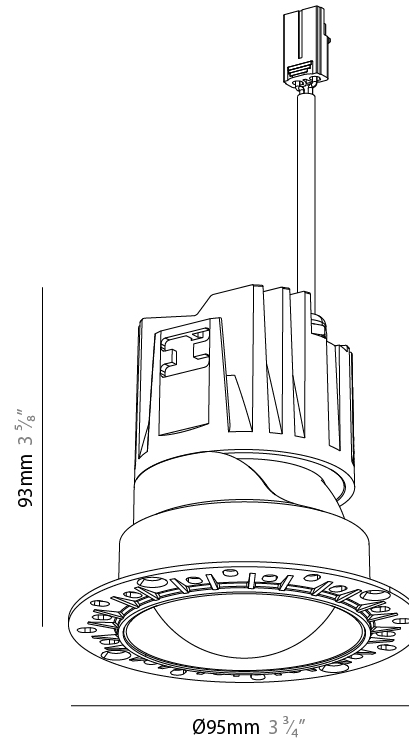

GENERAL

Series: Bioniq Evo
Partner: Prolicht
Division: Architectural
Installation: Trimless
Product Type: Downlight
Mounting Location: Ceiling
Light Distribution: Adjustable / Direct

PHYSICAL

Aperture Sizes - Downlights: 3"
Shape: Round
Diameter (mm): 95
Diameter (in): 3 3/4
Height (mm): 95
Depth (mm): 105
Height (in): 3 3/4
Depth (in): 4 1/8
Ceiling Thickness (mm): 10 - 50
Ceiling Thickness (in): 3/8 - 1 15/16
Weight (kg): 0.3
Fixture Finish: SSR / BKV / CWI / CRY / HAB / UFT / ITA / RUA / FTG / MYG / LOD / PUS / FRO / FUP / KIA / POP / BLS / SPG / MEY / GOH / CHC / COM / ABZ / JAG / OBR / MOS / ROR
Fixture Material: Extruded Aluminum
Cut-out Measurements: Ø 75mm/2 15/16"

ELECTRICAL

Lamp Type: LED (Zhaga Standard)
Input Wattage (W): 12.8
Total Output Wattage (W): 11.8
Dimming: Non-dimming / DALI Dimming / MATTER Dimming
Driver Included: No
Driver Location: Remote
Driver Type: Constant Current - Universal
Driver Class: Class 2
Constant Current (MA): 350mA
Upon Request: 0-10V Dimming / Phase Dimming

LED

Color Temperature (°K): 2400 / 2700 / 3000 / 3500 / 4000
Max. Delivered Lumen (lm): Max 1502
Nominal Lumen (lm): 2006
CRI: >90 CRI
Efficiency (%): 117
Lamp Life (hrs): 50000

OPTICAL

Beam Angle: 24 / 32 / 42
Adjustability: Rotational 350° / Tilt 30°

RATINGS AND CERTIFICATIONS

Certified By: Certified for North American Standards
IP rating: IP65
Glare Rating: ≤ 10

PROJECT
TYPE
SPECIFIER
QUANTITY
DATE