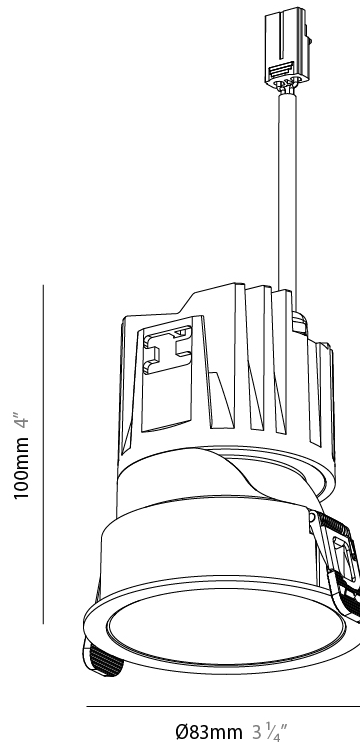

GENERAL

Series: Bioniq Evo
Partner: Prolicht
Division: Architectural
Installation: Recessed
Product Type: Downlight
Mounting Location: Ceiling
Light Distribution: Adjustable / Direct

PHYSICAL

Aperture Sizes - Downlights: 3"
Shape: Round
Diameter (mm): 83
Diameter (in): 3 1/4
Height (mm): 100
Depth (mm): 105
Height (in): 4
Depth (in): 4 1/8
Ceiling Thickness (mm): 2 - 20
Ceiling Thickness (in): 1/16 - 13/16
Weight (kg): 0.3
Fixture Finish: SSR / BKV / CWI / CRY / HAB / UFT / ITA / RUA / FTG / MYG / LOD / PUS / FRO / FUP / KIA / POP / BLS / SPG / MEY / GOH / CHC / COM / ABZ / JAG / OBR / MOS / ROR
Fixture Material: Extruded Aluminum
Cut-out Measurements: Ø 75mm/2 15/16"

ELECTRICAL

Lamp Type: LED (Zhaga Standard)
Input Wattage (W): 12.3
Dimming: Non-dimming / DALI Dimming / MATTER Dimming
Driver Included: No
Driver Location: Remote
Driver Type: Constant Current - Universal
Driver Class: Class 2
Constant Current (MA): 350mA
Upon Request: 0-10V Dimming / Phase Dimming

LED

Color Temperature (°K): 2700-6500 Tunable White
Max. Delivered Lumen (lm): Max 1119
Nominal Lumen (lm): Max 1495
CRI: >90 CRI
Efficiency (%): 90.8
Lamp Life (hrs): 50000

OPTICAL

Beam Angle: 24 / 32 / 42
Adjustability: Rotational 350° / Tilt 30°

RATINGS AND CERTIFICATIONS

Certified By: Certified for North American Standards
IP rating: IP65
Glare Rating: ≤ 10

PROJECT	
TYPE	
SPECIFIER	
QUANTITY	
DATE