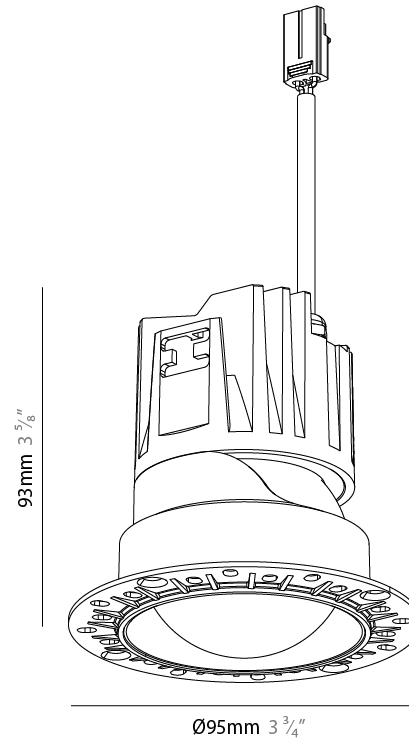

GENERAL

Series: Bioniq Evo
Partner: Prolicht
Division: Architectural
Installation: Trimless
Product Type: Downlight
Mounting Location: Ceiling
Light Distribution: Adjustable / Direct

PHYSICAL

Shape: Round
Diameter (mm): 95
Diameter (in): 3 3/4
Height (mm): 95
Depth (mm): 105
Height (in): 3 3/4
Depth (in): 4 1/8
Ceiling Thickness (mm): 10 - 50
Ceiling Thickness (in): 3/8 - 1 15/16
Weight (kg): 0.3
Fixture Finish: [BLK / WHI / ARB / CHR](#)
Fixture Material: Extruded Aluminum
Cut-out Measurements: Ø 75mm/2 15/16"

ELECTRICAL

Lamp Type: LED (Zhaga Standard)
Input Wattage (W): 12.8
Total Output Wattage (W): 11.8
Dimming: Non-dimming / DALI Dimming / MATTER Dimming
Driver Included: No
Driver Location: Remote
Driver Type: Constant Current - Universal
Driver Class: Class 2
Constant Current (MA): 350mA
Upon Request: 0-10V Dimming / Phase Dimming

LED

Color Temperature (°K): [2400 / 2700 / 3000 / 3500 / 4000](#)
Max. Delivered Lumen (lm): Max 1502
Nominal Lumen (lm): 2006
CRI: >90 CRI
Efficiency (%): 117
Lamp Life (hrs): 50000

OPTICAL

Beam Angle: [24 / 32 / 42](#)
Adjustability: Rotational 350° / Tilt 30°

RATINGS AND CERTIFICATIONS

Certified By: Certified for North American Standards
IP rating: IP65
Glare Rating: ≤ 10

PROJECT	
TYPE	
SPECIFIER	
QUANTITY	
DATE