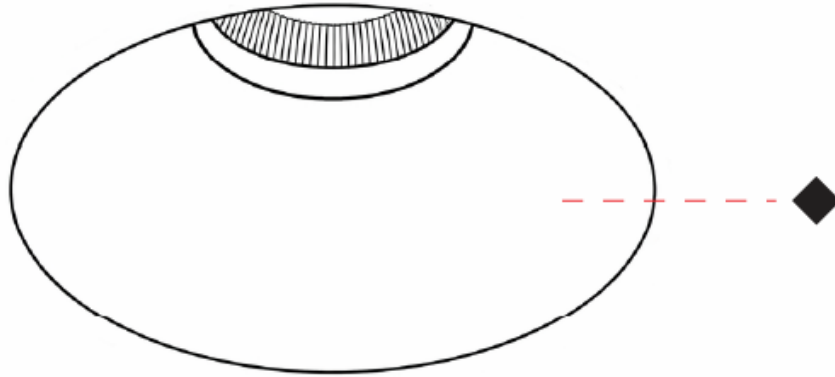

A350207-

PROJECT

TYPE

SPECIFIER

QUANTITY

DATE