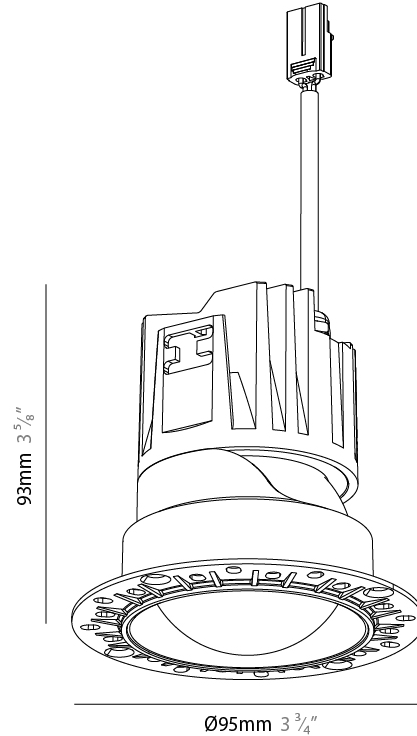

GENERAL

Series: Bioniq Evo
Partner: Prolicht
Division: Architectural
Installation: Trimless
Product Type: Downlight
Mounting Location: Ceiling
Light Distribution: Adjustable / Direct

PHYSICAL

Aperture Sizes - Downlights: 3"
Shape: Round
Diameter (mm): 95
Diameter (in): 3 3/4
Height (mm): 93
Depth (mm): 105
Height (in): 3 5/8
Depth (in): 4 1/8
Ceiling Thickness (mm): 10 - 50
Ceiling Thickness (in): 3/8 - 1 15/16
Weight (kg): 0.3
Fixture Finish: [SSR / BKV / CWI / CRY / HAB / UFT / ITA / RUA / FTG / MYG / LOD / PUS / FRO / FUP / KIA / POP / BLS / SPG / MEY / GOH / CHC / COM / ABZ / JAG / OBR / MOS / ROR](#)
Fixture Material: Extruded Aluminum
Cut-out Measurements: Ø 75mm/2 15/16"

ELECTRICAL

Lamp Type: LED (Zhaga Standard)
Input Wattage (W): 12.3
Total Output Wattage (W): 10.9
Dimming: Non-dimming / DALI Dimming / MATTER Dimming
Driver Included: No
Driver Location: Remote
Driver Type: Constant Current - Universal
Driver Class: Class 2
Constant Current (mA): 350mA
Upon Request: 0-10V Dimming / Phase Dimming

LED

Color Temperature (°K): 2700-6500 Tunable White
Max. Delivered Lumen (lm): Max 1119
Nominal Lumen (lm): Max 1495
CRI: >90 CRI
Efficiency (%): 90.8
Lamp Life (hrs): 50000

OPTICAL

Beam Angle: [24 / 32 / 42](#)
Adjustability: Rotational 350° / Tilt 30°

RATINGS AND CERTIFICATIONS

Certified By: Certified for North American Standards
IP rating: IP65
Glare Rating: ≤ 10

PROJECT
TYPE
SPECIFIER
QUANTITY
DATE