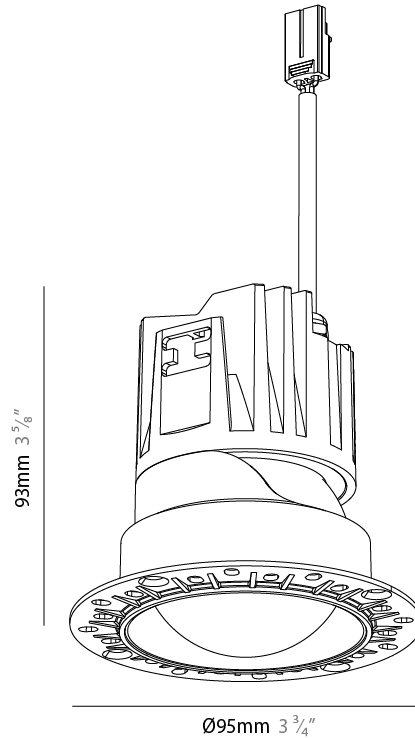

GENERAL

Series: Bioniq Evo
Partner: Prolicht
Division: Architectural
Installation: Trimless
Product Type: Downlight
Mounting Location: Ceiling
Light Distribution: Adjustable / Direct

PHYSICAL

Aperture Sizes - Downlights: 3"
Shape: Round
Diameter (mm): 95
Diameter (in): 3 3/4
Height (mm): 93
Depth (mm): 105
Height (in): 3 5/8
Depth (in): 4 1/8
Ceiling Thickness (mm): 10 - 50
Ceiling Thickness (in): 3/8 - 1 15/16
Weight (kg): 0.3
Fixture Finish: [BLK / WHI / ARB / CHR](#)
Fixture Material: Extruded Aluminum
Cut-out Measurements: Ø 75mm/2 15/16"

ELECTRICAL

Lamp Type: LED (Zhaga Standard)
Input Wattage (W): 12.8
Total Output Wattage (W): 11.8
Dimming: Non-dimming / DALI Dimming / MATTER Dimming
Driver Included: No
Driver Location: Remote
Driver Type: Constant Current - Universal
Driver Class: Class 2
Constant Current (MA): 350mA
Upon Request: 0-10V Dimming / Phase Dimming

LED

Color Temperature (*K): [2400 / 2700 / 3000 / 3500 / 4000](#)
Max. Delivered Lumen (lm): Max 604
Nominal Lumen (lm): Max 1065
CRI: >90 CRI
Efficiency (%): 47
Lamp Life (hrs): 50000

OPTICAL

Beam Angle: 10
Adjustability: Rotational 350° / Tilt 30°

RATINGS AND CERTIFICATIONS

Certified By: Certified for North American Standards
IP rating: IP65
Glare Rating: ≤ 10

PROJECT
TYPE
SPECIFIER
QUANTITY
DATE