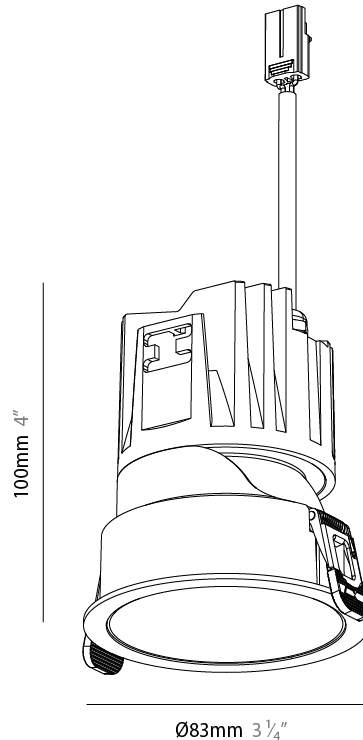

GENERAL

Series: Bioniq Evo
Partner: Prolicht
Division: Architectural
Installation: Recessed
Product Type: Downlight
Mounting Location: Ceiling
Light Distribution: Adjustable / Direct

PHYSICAL

Aperture Sizes - Downlights: 3"
Shape: Round
Diameter (mm): 83
Diameter (in): 3 ¼
Height (mm): 100
Depth (mm): 105
Height (in): 4
Depth (in): 4 ⅛
Ceiling Thickness (mm): 2 - 20
Ceiling Thickness (in): 1/16 - 13/16
Weight (kg): 0.3
Fixture Finish: [BLK](#) / [WHI](#) / [ARB](#) / [CHR](#)
Holder Finish: [WHI](#) / [BLK](#)
Fixture Material: Extruded Aluminum
Cut-out Measurements: Ø 75mm/2 15/16"

ELECTRICAL

Lamp Type: LED (Zhaga Standard)
Input Wattage (W): 12.8
Total Output Wattage (W): 11.8
Dimming: Non-dimming / DALI Dimming / MATTER Dimming
Driver Included: No
Driver Location: Remote
Driver Type: Constant Current - Universal
Driver Class: Class 2
Constant Current (MA): 350mA
Upon Request: 0-10V Dimming / Phase Dimming

LED

Color Temperature (°K): [2400](#) / [2700](#) / [3000](#) / [3500](#) / [4000](#)
Max. Delivered Lumen (lm): Max 1502
Nominal Lumen (lm): 2006
CRI: >90 CRI
Efficiency (%): 81.9%
Lamp Life (hrs): 50000

OPTICAL

Beam Angle: [24](#) / [32](#) / [42](#)
Adjustability: Rotational 350° / Tilt 30°

RATINGS AND CERTIFICATIONS

Certified By: Certified for North American Standards
IP rating: IP65
Glare Rating: ≤ 10

PROJECT _____
TYPE _____
SPECIFIER _____
QUANTITY _____
DATE _____