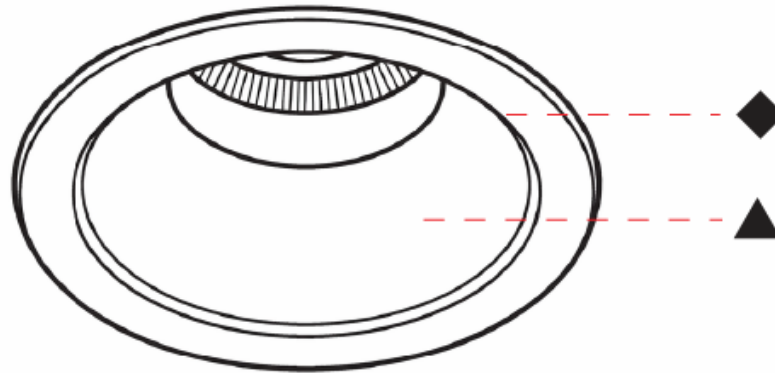

A350193-

PROJECT

TYPE

SPECIFIER

QUANTITY

DATE