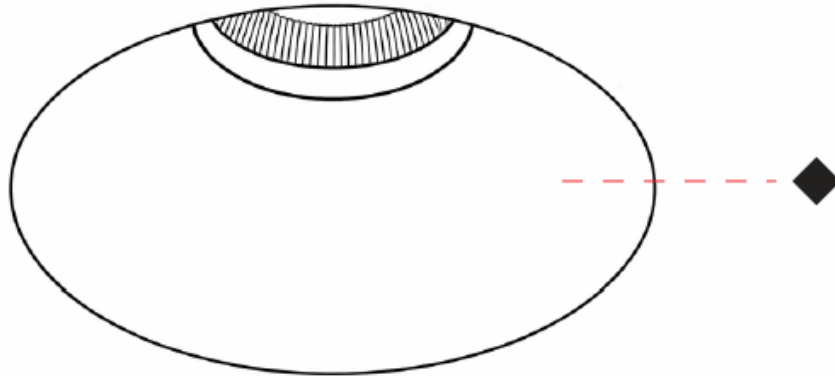

A350208-

PROJECT

TYPE

SPECIFIER

QUANTITY

DATE

A