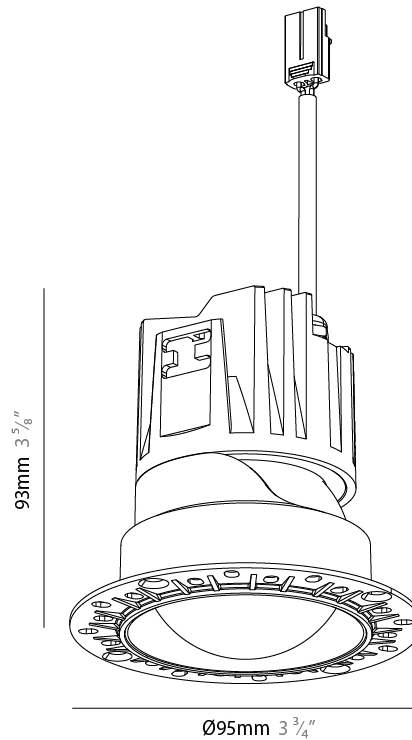

GENERAL

Series: Bioniq Evo
Partner: Prolicht
Division: Architectural
Installation: Trimless
Product Type: Downlight
Mounting Location: Ceiling
Light Distribution: Adjustable / Direct

PHYSICAL

Aperture Sizes - Downlights: 3"
Shape: Round
Diameter (mm): 67
Diameter (in): 2 5/8
Height (mm): 95
Depth (mm): 105
Height (in): 3 3/4
Depth (in): 4 1/8
Ceiling Thickness (mm): 10 - 50
Ceiling Thickness (in): 3/8 - 1 15/16
Weight (kg): 0.3
Fixture Finish: SSR / BKV / CWI / CRY / HAB / UFT / ITA / RUA / FTG / MYG / LOD / PUS / FRO / FUP / KIA / POP / BLS / SPG / MEY / GOH / CHC / COM / ABZ / JAG / OBR / MOS / ROR
Fixture Material: Extruded Aluminum
Cut-out Measurements: Ø 75mm/2 15/16"

ELECTRICAL

Lamp Type: LED (Zhaga Standard)
Input Wattage (W): 12.8
Total Output Wattage (W): 11.8
Dimming: Non-dimming / DALI Dimming / MATTER Dimming
Driver Included: No
Driver Location: Remote
Driver Type: Constant Current - Universal
Driver Class: Class 2
Constant Current (mA): 350mA
Upon Request: 0-10V Dimming / Phase Dimming

LED

Color Temperature (°K): 2400 / 2700 / 3000 / 3500 / 4000
Max. Delivered Lumen (lm): Max 604
Nominal Lumen (lm): Max 1065
CRI: >90 CRI
Efficiency (%): 47
Lamp Life (hrs): 50000

OPTICAL

Beam Angle: 10
Adjustability: Rotational 350° / Tilt 30°

RATINGS AND CERTIFICATIONS

Certified By: Certified for North American Standards
IP rating: IP65
Glare Rating: ≤ 10

PROJECT	
TYPE	
SPECIFIER	
QUANTITY	
DATE