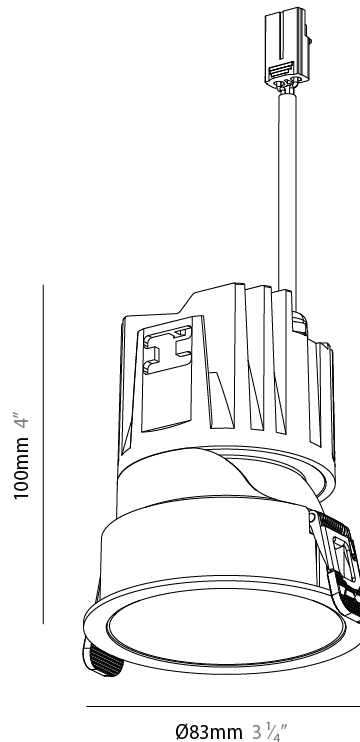

GENERAL

Series: Bioniq Evo
Partner: Prolicht
Division: Architectural
Installation: Recessed
Product Type: Downlight
Mounting Location: Ceiling
Light Distribution: Adjustable / Direct

PHYSICAL

Aperture Sizes - Downlights: 3"
Shape: Round
Diameter (mm): 83
Diameter (in): 3 1/4
Height (mm): 100
Depth (mm): 105
Height (in): 4
Depth (in): 4 1/8
Ceiling Thickness (mm): 2 - 20
Ceiling Thickness (in): 1/16 - 13/16
Weight (kg): 0.3
Fixture Finish: [BLK](#) / [WHI](#) / [ARB](#) / [CHR](#)
Holder Finish: [WHI](#) / [BLK](#)
Fixture Material: Extruded Aluminum
Cut-out Measurements: Ø 75mm/2 15/16"

ELECTRICAL

Lamp Type: LED (Zhaga Standard)
Input Wattage (W): 12.3
Total Output Wattage (W): 10.9
Dimming: Non-dimming / DALI Dimming / MATTER Dimming
Driver Included: No
Driver Location: Remote
Driver Type: Constant Current - Universal
Driver Class: Class 2
Constant Current (MA): 350mA
Upon Request: 0-10V Dimming / Phase Dimming

LED

Color Temperature (°K): 2700-6500 Tunable White
Max. Delivered Lumen (lm): Max 1119
Nominal Lumen (lm): Max 1495
CRI: >90 CRI
Efficiency (%): 81.9%
Lamp Life (hrs): 50000

OPTICAL

Beam Angle: [24](#) / [32](#) / [42](#)
Adjustability: Rotational 350° / Tilt 30°

RATINGS AND CERTIFICATIONS

Certified By: Certified for North American Standards
IP rating: IP65
Glare Rating: ≤ 10

PROJECT _____
TYPE _____
SPECIFIER _____
QUANTITY _____
DATE _____