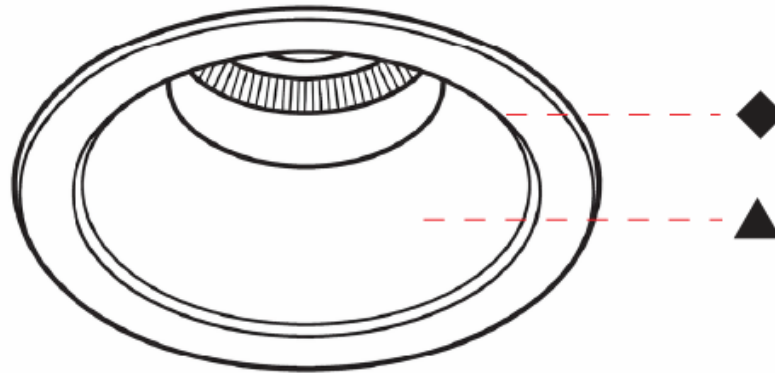

A350192-

PROJECT _____

TYPE _____

SPECIFIER _____

QUANTITY _____

DATE _____