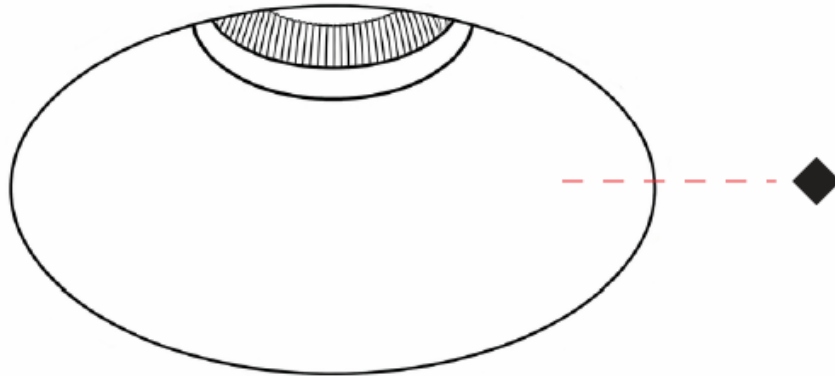

A350209-

PROJECT

TYPE

SPECIFIER

QUANTITY

DATE